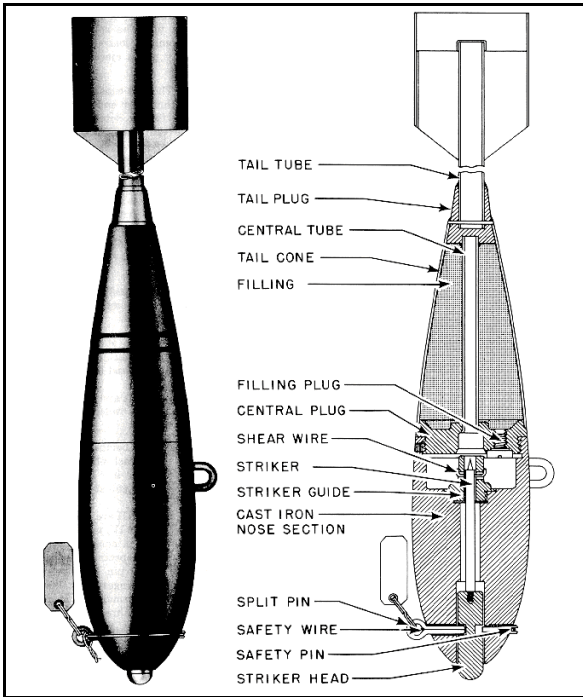

Description

- The UK/Commonwealth 25 Pound Practice Bomb was used in Australia primarily during WWII to train air crews in bombing. When the bomb hit the ground, a small bursting charge would rupture the case and cause the contents to be ignited so that the aircrews could observe where their bombs had fallen.
- The 25 pound Practice Bombs have a cast iron nose. Four types ('Marks'/Mk) were produced:
 - **Bomb Mk I & IV** - smoke filling used for daytime bombing practices.
 - **Bomb Mk III & V** - flash filling used at night.
- Unexploded items of this type are most often found in/near areas used by air forces for bombing practice or air force bases however may occasionally be found in other areas that were used for military training. UXO are typically found on the surface or shallow-buried (<1.0m).

Technical Data

- Overall length : approx 550-560mm (22 inches)
- Body diameter : Maximum diameter 100mm (4 inches)
- Total weight : approx 11.0-11.5 kg (approx 25 pounds)
- Fuse/Burster : Contains an explosive fuse and bursting charge.
- Filling : Mk I & Mk IV - Smoke filling – Titanium Tetrachloride.
Mk III & Mk IV - Flash filling which causes a white flash - mixture of gunpowder and magnesium shavings, or calcium silicide and gunpowder.
- Identification :
 - Cast iron nose; usually white overall.
 - Mk I has two 13mm green bands on the body; Mk III has two 13mm black bands on the body and one red band on nose.
 - Other colours may have been used or colours may have faded over time - **Treat all found munitions as dangerous.**

Images

Figure 1 - Construction of 25lb Practice Bomb

Figure 2 - RAAF armourers load a 25lb practice bomb onto an Australian Vampire aircraft 1954 (AWM ID number MALTA0979)

Figure 3 - Recovered UK/Commonwealth Practice Bomb